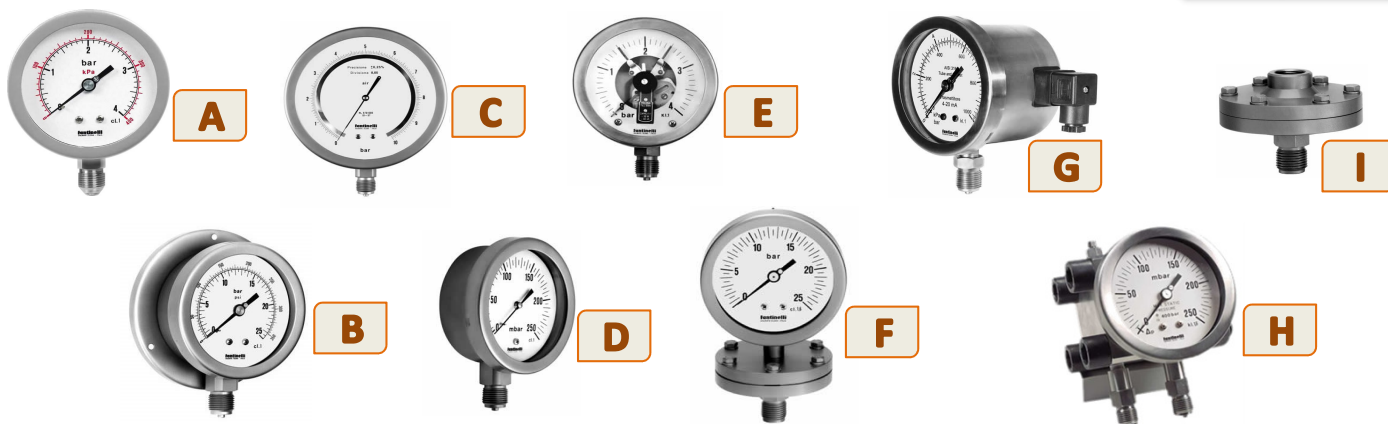

VALVOID S.r.l Via Pascoli, 5 - 24060 Bagnatica (Bergamo) Tel. 035.681919-Fax. 035.684461

codici	...01	...02	...03	...04	...05	...06	...07	...08	...09	...10	...11	...12	BAR
scale	0/0,6	0/1	0/1,6	0/2,5	0/4	0/6	0/10	0/16	0/25	0/40	0/60	0/100	

ATTACCO RADIALE						
Ø	Cassa	ACQUA		GAS		VAPORE
	Attacco	MAN	VUOT.	MAN	VUOT.	
60	Acc.vernic. Ottone	AM100	AM124	AM150	AM165	AM180
	Inox Ottone	AM101	AM125	AM151	AM166	-
	Inox Inox	AM102	AM126	AM152	AM167	AM181
	Inox/Ottone Glicerina	AM103	AM127	-	-	-
	Inox/Inox Glicerina	AM104	AM128	-	-	-
80	Acc.vernic. Ottone	AM105	AM129	AM153	AM168	AM182
	Inox Ottone	AM106	AM130	AM154	AM169	AM183
	Inox Inox	AM107	AM131	AM155	AM170	AM184
	Inox/Ottone Glicerina	AM108	AM132	-	-	-
	Inox/Inox Glicerina	AM109	AM133	-	-	-
100	Acc.vernic. Ottone	AM110	AM134	AM156	AM171	AM185
	Inox Ottone	AM111	AM135	AM157	AM172	AM186
	Inox Inox	AM112	AM136	AM158	AM173	AM187
	Inox/Ottone Glicerina	AM113	AM137	-	-	-
	Inox/Inox Glicerina	AM114	AM138	-	-	-
150	Acc.vernic. Ottone	AM115	AM139	AM159	AM174	AM188
	Inox Ottone	AM116	AM140	AM160	AM175	AM189
	Inox Inox	AM117	AM141	AM161	AM176	AM190
	Inox/Ottone Glicerina	AM118	AM142	-	-	-
	Inox/Inox Glicerina	AM119	AM143	-	-	-
200	Acc.vernic. Ottone	-	-	AM162	AM177	-
	Inox Ottone	AM120	AM144	AM163	AM178	AM191
	Inox Inox	AM121	AM146	AM164	AM179	AM192
	Inox/Ottone Glicerina	AM122	AM147	-	-	-
	Inox/Inox Glicerina	AM123	AM148	-	-	-